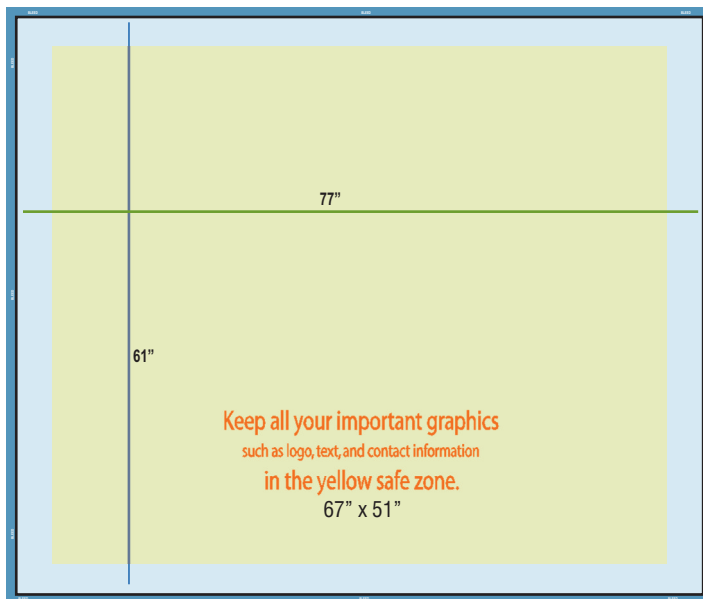

Paradigm Display Solutions

EXPRESS BANNER STANDS & TRADESHOW DISPLAYS

6ft. Table Top Fabrilite Curved Tubular Display

Our BRAND NEW tubular systems are a great alternative to standard popup displays. Available in both 6ft and 10ft widths as well as curved and straight styles, these lightweight systems offer quick and easy setup, portability and long term storage. The graphics are printed on a heavy duty Fabric material which simply stretches over the aluminum frame, presenting a clean seamless eye catching display. A carrying case is also included.

HARDWARE SPECIFICATIONS

Color: Silver & Grey

Graphic Size: 77" x 61"

Construction: Aluminum frame with angled corner attachments

Shipping Weight: 15 lbs.

GRAPHIC SPECIFICATIONS

PRODUCT IMAGES

ARTWORK SPECIFICATIONS