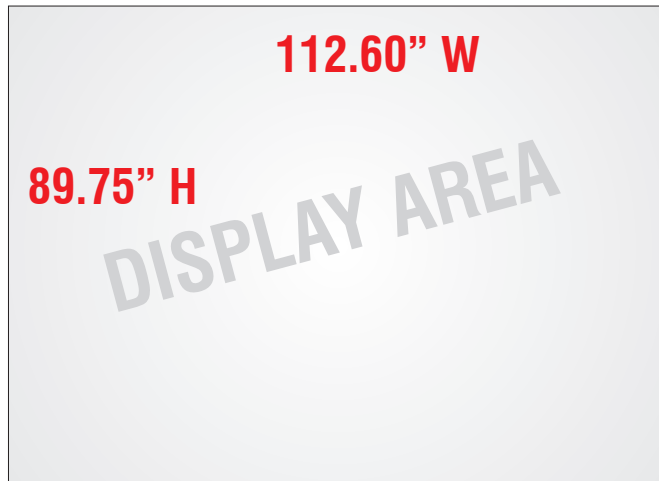

## 10ft. Straight Fabrilyte Tubular Display

Our BRAND NEW tubular systems are a great alternative to standard popup displays. Available in both 6ft and 10ft widths as well as curved and straight styles, these lightweight systems offer quick and easy setup, portability and long term storage. The graphics are printed on a heavy duty Fabric material which simply stretches over the aluminum frame, presenting a clean seamless eye catching display. A carrying case is also included.

### HARDWARE SPECIFICATIONS

**Color:** Silver & Grey

**Graphic Size:** 112.60" x 89.75"

**Construction:** Aluminum frame with angled corner attachments

**Shipping Weight:** 24 lbs.

### GRAPHIC SPECIFICATIONS