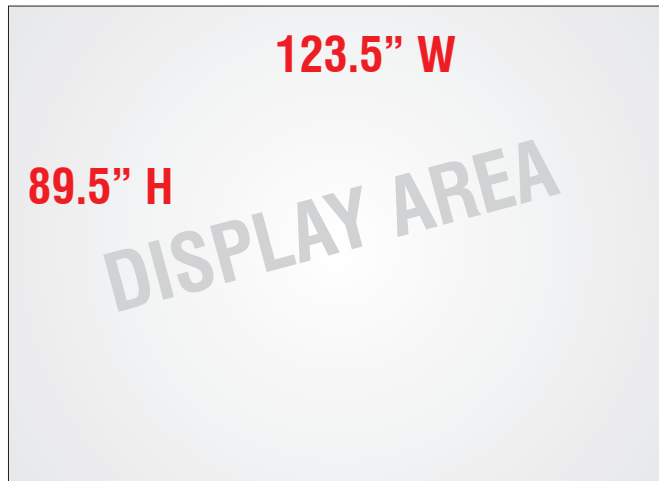

## 10ft. Fabrilyte Wave Tubular Display

Our BRAND NEW tubular systems are a great alternative to standard popup displays. Available in both 6ft and 10ft widths as well as curved and straight styles, these lightweight systems offer quick and easy setup, portability and long term storage. The graphics are printed on a heavy duty Fabric material which simply stretches over the aluminum frame, presenting a clean seamless eye catching display. A carrying case is also included.

### HARDWARE SPECIFICATIONS

**Color:** Silver & Grey

**Graphic Size:** 123.5" x 89.5"

**Construction:** Aluminum frame with angled corner attachments

**Shipping Weight:** 35 lbs.

### GRAPHIC SPECIFICATIONS