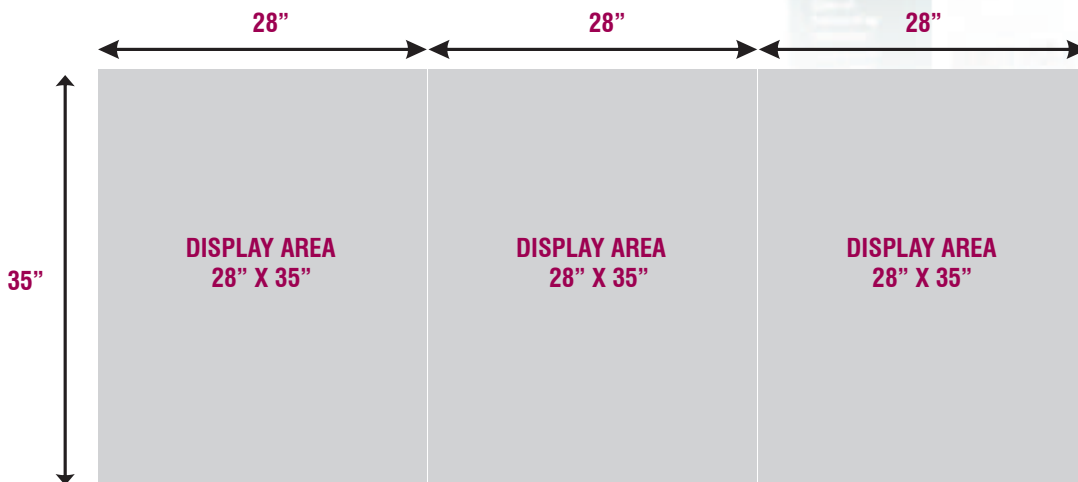

Primevue Table Top Stacker

The all NEW Primevue Table Top Stacker Display by Paradigm Display Solutions is perfect for on-the-go advertising and presentations. It sets up easily on any standard 6 ft. tables, featuring a sturdy frame with easy to fold panels. An optional heavy duty case with a carry-on strap is also available.

HARDWARE SPECIFICATIONS

Visible Graphic Area: 28w" x 35h" ea. panel (x3)
Graphic Attachment Method: Velcro on Fabric
Shipping Weight: 19 lbs.

PRODUCT IMAGES

GRAPHIC SPECIFICATIONS

ARTWORK SPECIFICATIONS

The final file for output should be a PRINT Quality PDF file with a resolution of 150dpi at the correct size or 300dpi at half scale