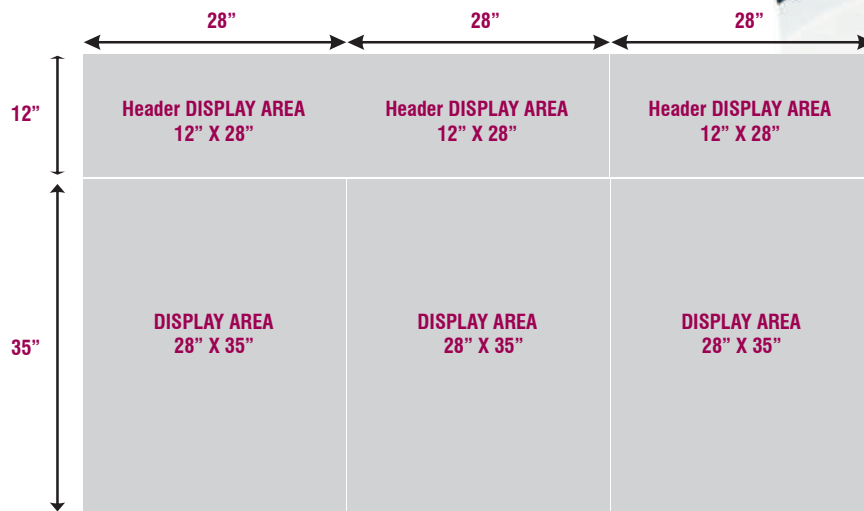

GRAPHIC SPECIFICATIONS

ARTWORK SPECIFICATIONS

The final file for output should be a PRINT Quality PDF file with a resolution of 150dpi at the correct size or 300dpi at half scale

Other file formats are accepted such as JPEG, TIFF and EPS, keeping in mind the resolution specified above

Please call us at 888.221.7226 if you have any questions, please ask for someone in the Graphics department