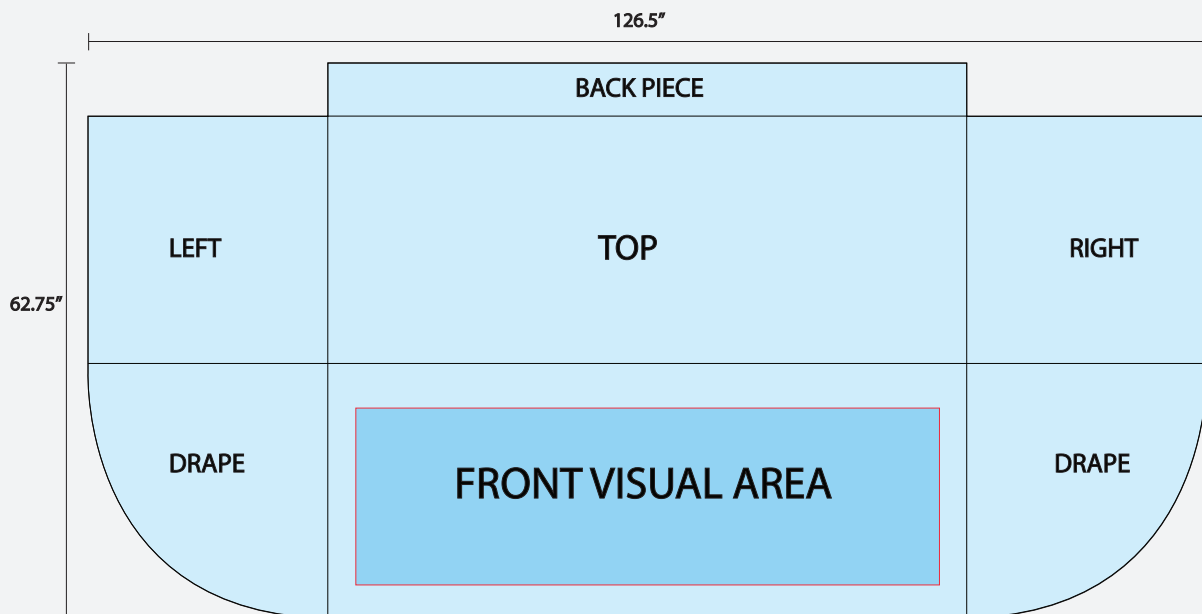

Paradigm Display Solutions

EXPRESS BANNER STANDS & TRADESHOW DISPLAYS

6ft. Table Throw (3 sided)

Full-Color table throws are an economical, beautiful addition to your display. Designed to fit a standard six-foot table, the three-sided option is full length on the front and sides and shorter on the back. Limitless graphic options! Add a three-foot NuVue Banner stand and banner for an eye-catching crowd pleaser! Please allow 5-7 days for delivery.

SPECIFICATIONS

Material: Full Color Dye-Sub Printing on Fabric

Visible Graphic Area: H - 28" (front view) x W - 72" (front view)

Shipping Weight: 5 lbs.

PRODUCT IMAGES

GRAPHIC SPECIFICATIONS

ARTWORK SPECIFICATIONS