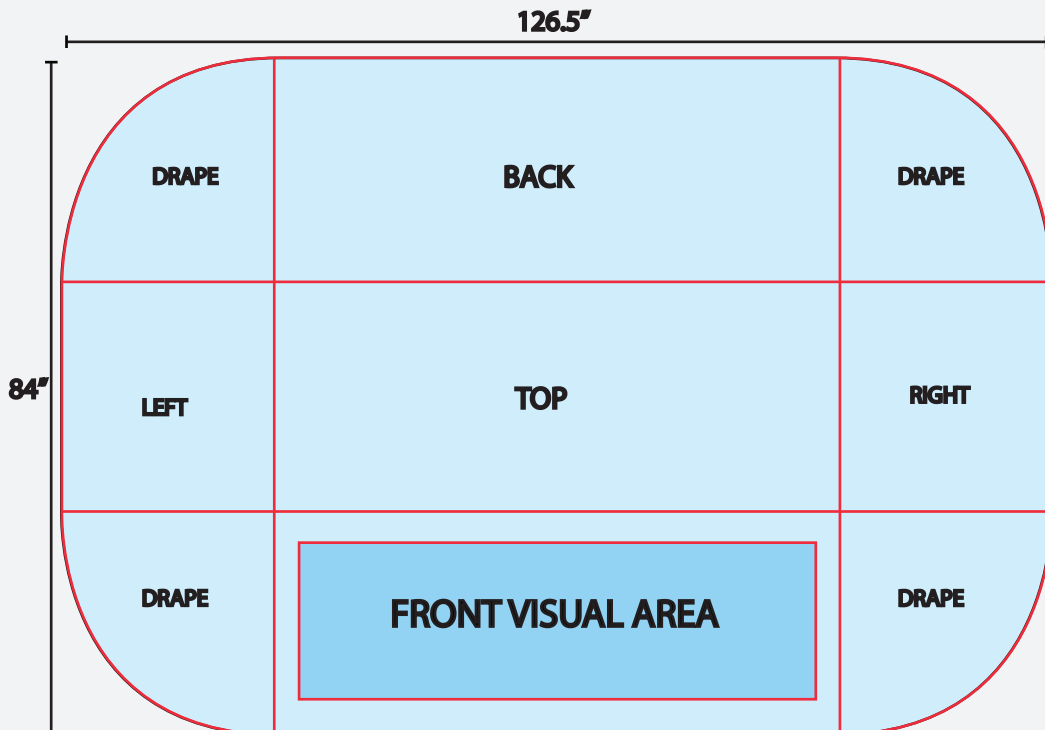

Paradigm Display Solutions

EXPRESS BANNER STANDS & TRADESHOW DISPLAYS

6ft. Table Throw (4 sided)

Full-Color table throws are an economical, beautiful addition to your display. Designed to fit a standard six-foot table, the three-sided option is full length on the front and sides and shorter on the back. Limitless graphic options! Add a three-foot NuVue Banner stand and banner for an eye-catching crowd pleaser! Please allow 5-7 days for delivery.

SPECIFICATIONS

Material: Full Color Dye-Sub Printing on Fabric
Visible Graphic Area: H - 28" (front view) x W - 72" (front view)
Shipping Weight: 5 lbs.

PRODUCT IMAGES

GRAPHIC SPECIFICATIONS

ARTWORK SPECIFICATIONS

The final file for output should be a PRINT Quality PDF file with a resolution of 150dpi at the correct size or 300dpi at half scale