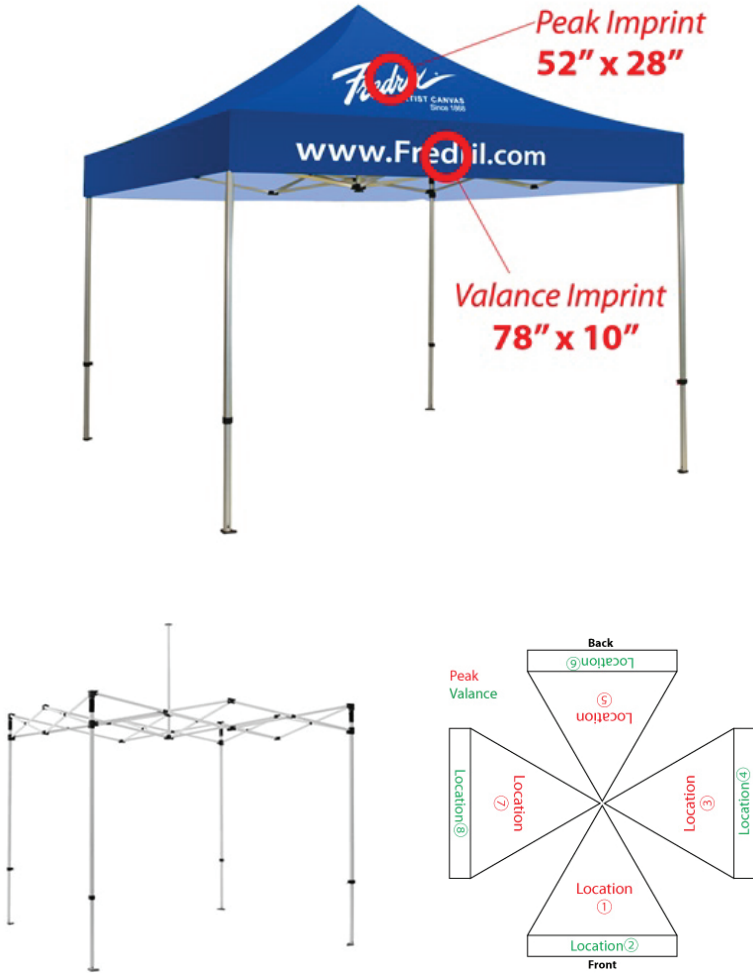

## EVENT-A-TENT 10 ft. Canopy

#### Product Features

Our canopy tents are an excellent way to provide shade during outdoor and indoor events. These canopies are a standard 10' x 10' size and are available in 6 colors. With a user friendly design, set up is quick and easy. Telescopic legs snap into place offering a range of heights. This lightweight system includes a protective dust cover to use while in storage.

TRAVEL BAG INCLUDED 9.5"W x 61.5"H

Height	130", 79" clear height, 77" center height
Base Width	120"

#### Weights - Dimensions

Shipping Weight	43 lbs.
Shipping Dimensions	62"H x 10"W