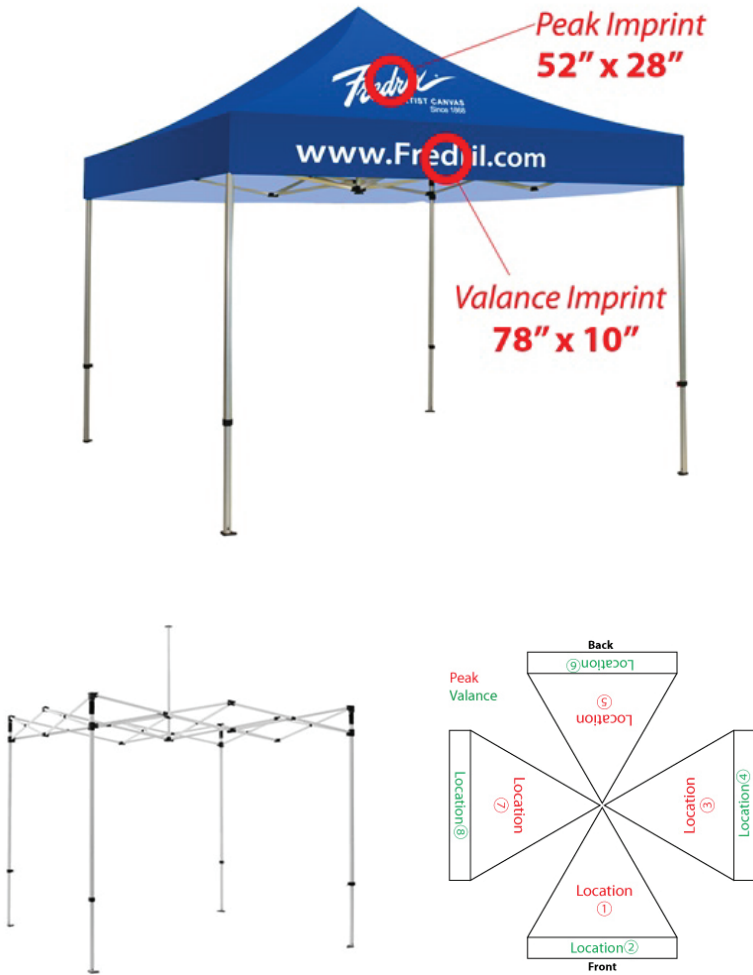

EVENT-A-TENT 10 ft. Canopy

Custom Printed Outdoor Canopy Tent

2 color logo

Product Features

Our canopy tents are an excellent way to provide shade during outdoor and indoor events. These canopies are a standard 10' x 10' size and are available in 6 colors. With a user friendly design, set up is quick and easy. Telescopic legs snap into place offering a range of heights. This lightweight system includes a protective dust cover to use while in storage.

TRAVEL BAG INCLUDED 9.5"W x 61.5"H

Height	130", 79" clear height, 77" center height
Base Width	120"

Finishing

Material	Canvas fabric
----------	---------------

Construction

Aluminum Frame

Weights - Dimensions

Shipping Weight	43 lbs.
Shipping Dimensions	62"H x 10"W

Parts List

(1) aluminum frame	(4) stakes
(1) bungee cord	(1) tarp
(1) travel bag	

Graphic Specification

2 Color Logo Heat Press Graphic Size:
Peak Imprint area: 52" x 28"
Valance Imprint area: 100" x 28"