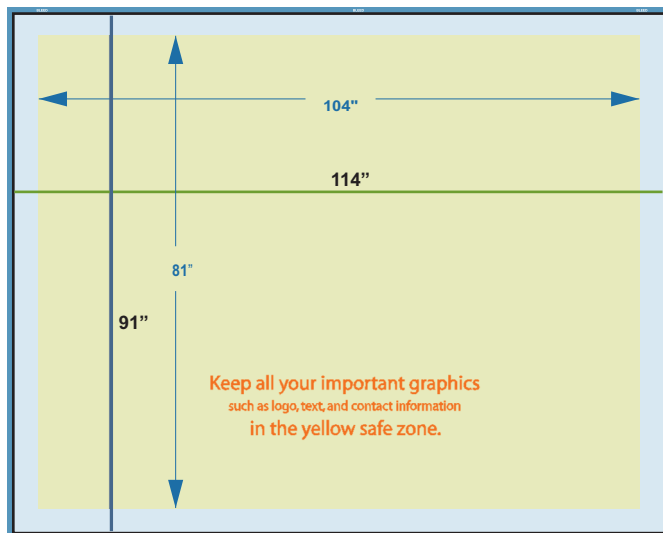

## 10ft. Straight Fabrilyte Tubular Display

Our BRAND NEW tubular systems are a great alternative to standard popup displays. Available in both 6ft and 10ft widths as well as curved and straight styles, these lightweight systems offer quick and easy setup, portability and long term storage. The graphics are printed on a heavy duty Fabric material which simply stretches over the aluminum frame, presenting a clean seamless eye catching display. A carrying case is also included.

### HARDWARE SPECIFICATIONS

**Color:** Silver & Grey

**Graphic Size:** 114" x 91"

**Construction:** Aluminum frame with angled corner attachments

**Shipping Weight:** 24 lbs.

### GRAPHIC SPECIFICATIONS

### ARTWORK SPECIFICATIONS

Graphic specifications include bleeds, please create artwork at 114" x 91"

The final file for output should be a PRINT Quality PDF file with a resolution of 150dpi at the correct size or 300dpi at half scale