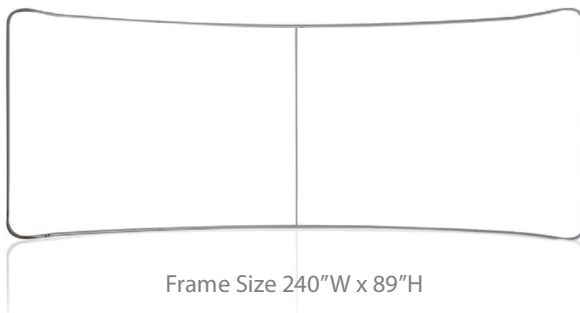

20ft. Curved Fabrilyte Tubular Display

Medium Hard Carry Case Is Included

Product Features

Our Fabrilyte systems are a great alternative to standard backwall displays. Available in 20ft widths curve styles. The fabric graphic stretches over the frame to create a seamless and eye catching display.

Display Size	240"W x 89"H
--------------	--------------

Graphic Size

Front Side	Graphic Print - 248"W x 91"H
Back Side	Single Sided - White Fabric without graphic

Finishing

Graphic Material	Fabric
------------------	--------

Construction

Aluminum Frame

Weights - Dimensions

Shipping Weight	85 lbs
Dimensions	41" x 24" x 19" (2 boxes)

Package includes:

- Aluminum Frame
- Medium Hard Carry Case with wheels.
- Single Sided

Graphic Specifications

Front: 248"W x 91" H

Graphic Turnaround Time

4 Business Days

Warranty

Life time on Frame, 1 year on Graphic

20ft. Curved Fabrilyte Tubular Display Template