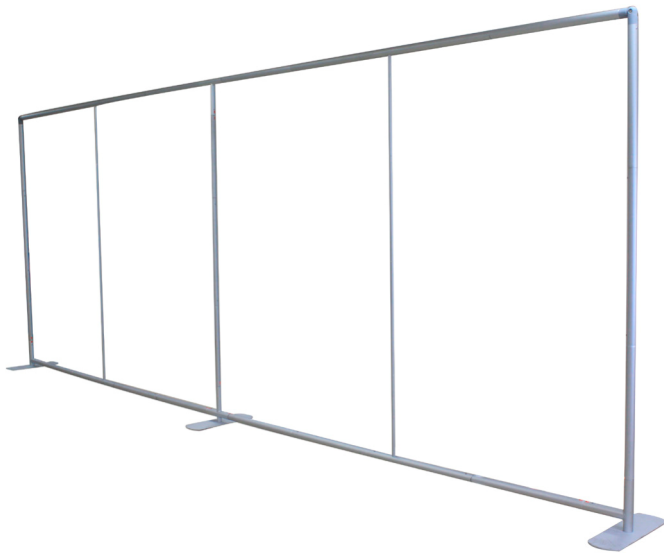

20ft. Fabrilyte Straight Tubular Display

Medium Hard Case is included.

Product Features

Sleek and easy to setup, our Fabrilyte systems are a great alternative to standard backwall displays. Quickly assembled in just 5 minutes, slide the tubes together to make the frame and lock in place with a push button snap. Then, simply pull the pillowcase-like graphic over the frame and zip it shut. The zipper, hidden from view, tightens the stretch fabric beautifully displaying your images. Disassembled, the lightweight frame and graphic fits inside a compact silver bag. The Fabrilyte is available in 5 sizes and different styles.

Display Dimension	240"W x 89"H
Graphic Size	235"W x 89"H

Graphic Material

Stretch Fabric

Graphic Finishing

Sewn on the left, bottom, right and zipper on top.

Construction

Aluminum Frame

Weights - Dimensions

Shipping Weight	68 lbs
Shipping Dimensions	41" x 24" x 19"

Package Includes

- Aluminum Frame
- 1 Medium Hard Case with wheels
- Single or Double Sided Graphic Print

Warranty

- Life time on Stand
- 1 year on Graphic

Graphic Specification

235"W x 89"H

Graphic Turnaround Time is 2 business days for up to 2 sets

20ft. Straight Fabrilyte Tubular Display Template