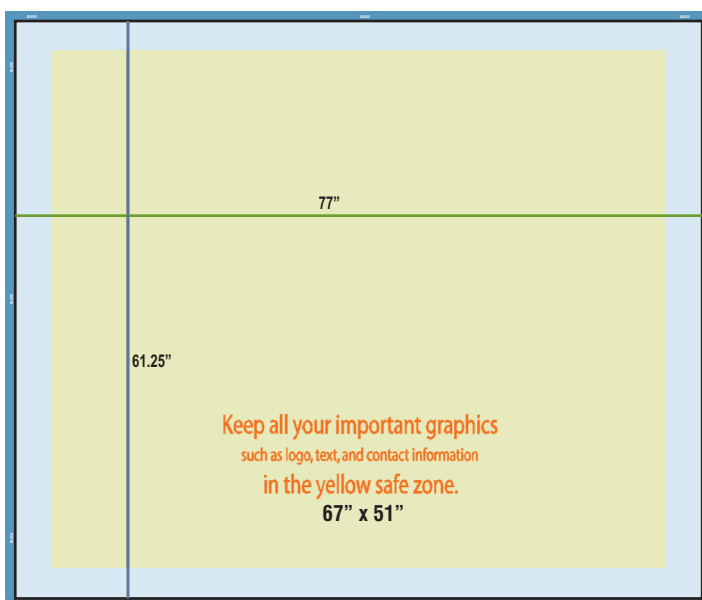

Paradigm Display Solutions

EXPRESS BANNER STANDS & TRADESHOW DISPLAYS

6ft. Table Top Fabrilyte Curved Tubular Display

Our BRAND NEW tubular systems are a great alternative to standard popup displays. Available in both 6ft and 10ft widths as well as curved and straight styles, these lightweight systems offer quick and easy setup, portability and long term storage. The graphics are printed on a heavy duty Fabric material which simply stretches over the aluminum frame, presenting a clean seamless eye catching display. A carrying case is also included.

HARDWARE SPECIFICATIONS

Color: Silver & Grey

Graphic Size: 77" x 61.25"

Construction: Aluminum frame with angled corner attachments

Shipping Weight: 15 lbs.

GRAPHIC SPECIFICATIONS

PRODUCT IMAGES

ARTWORK SPECIFICATIONS